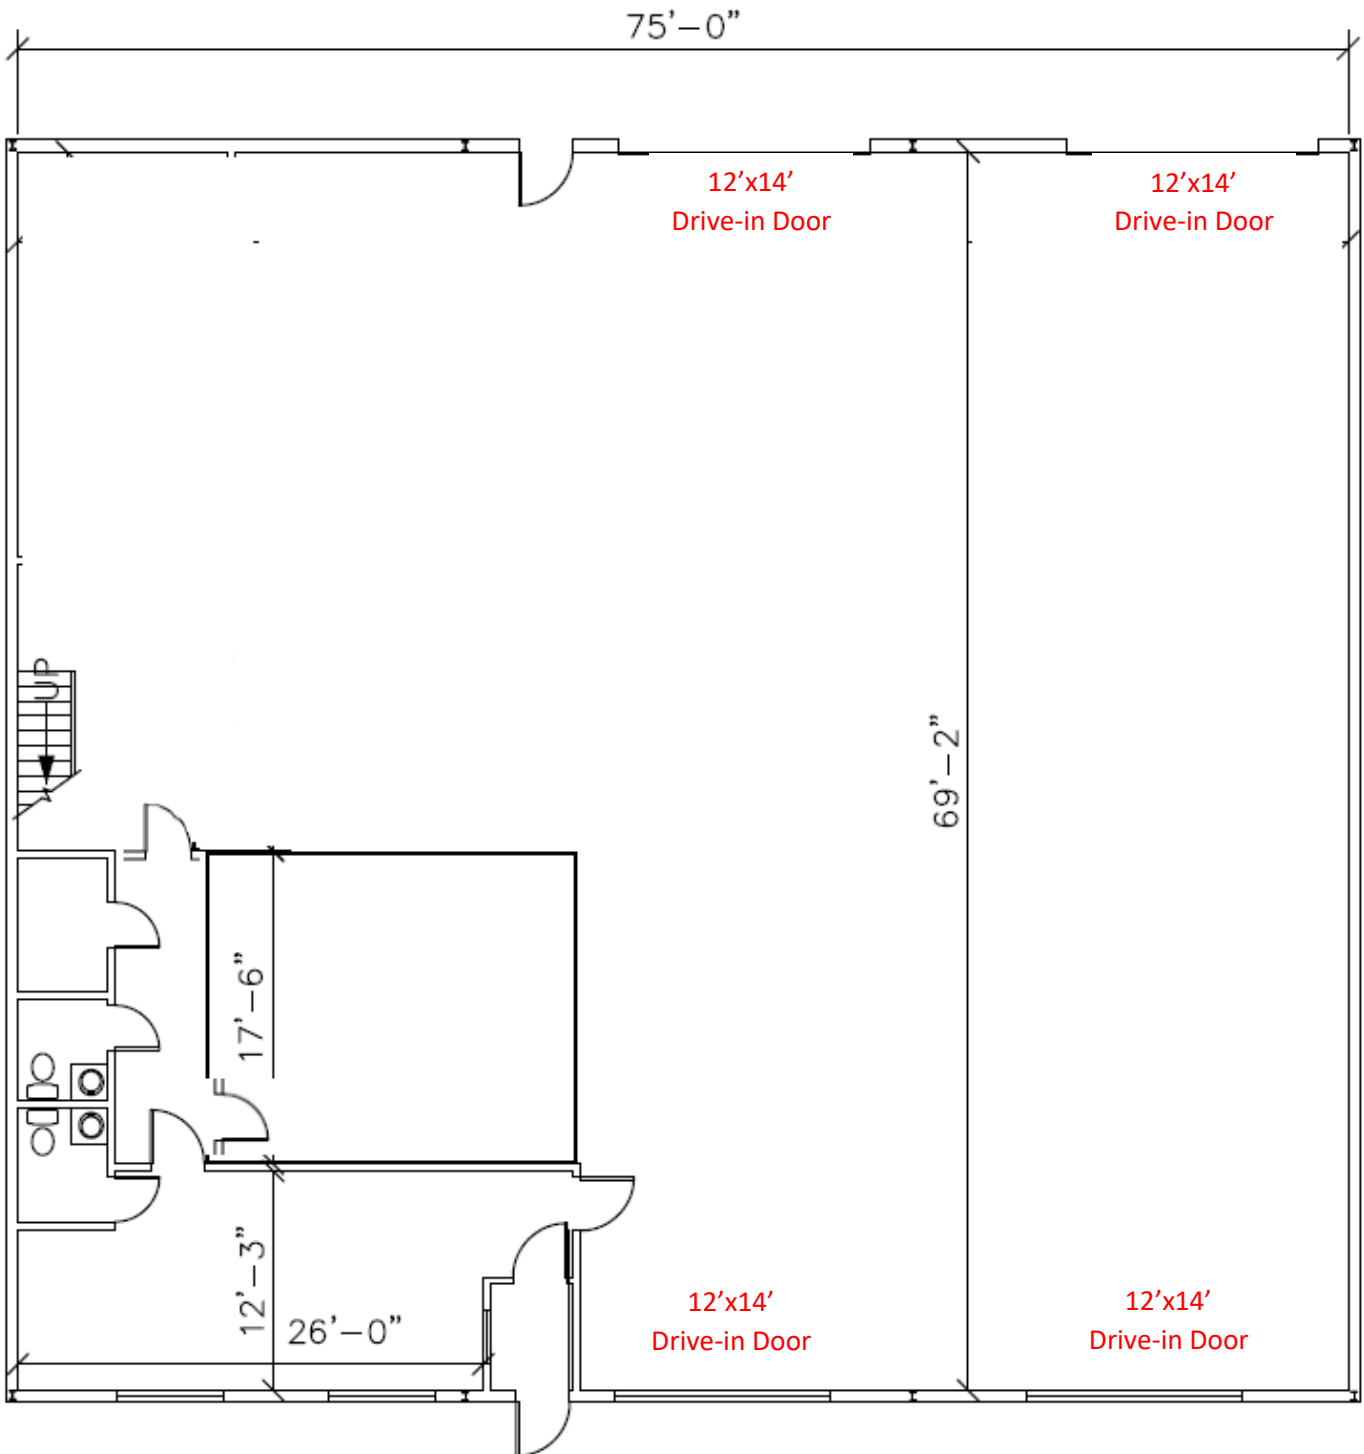

11414 Smith Drive, Unit G

Huntley, IL

5,250 SQFT

4 Drive-in Doors 12'x14'

(847) 428-1000