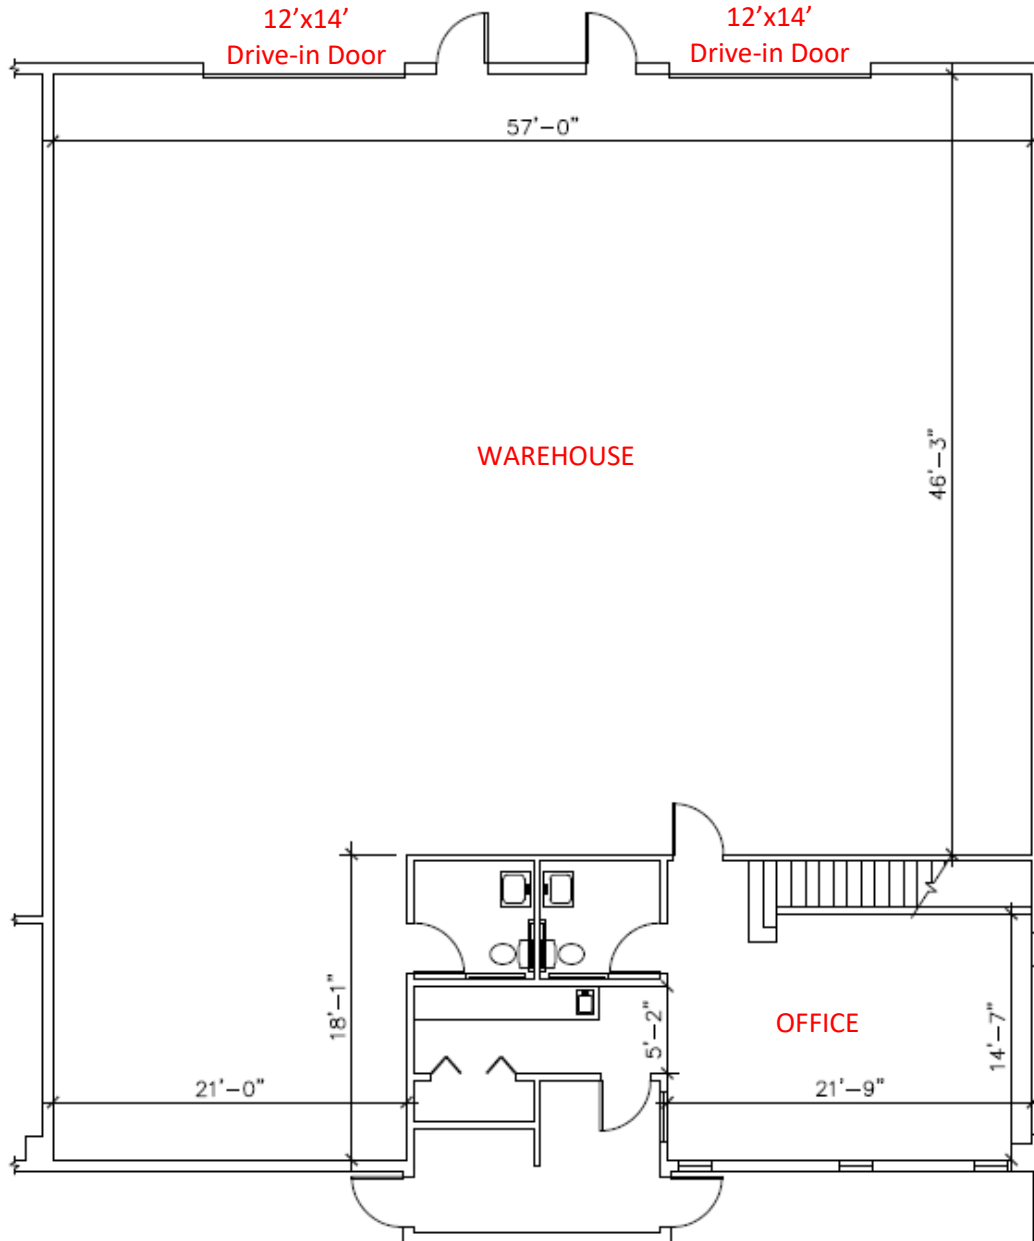

555 PLATE DRIVE, UNIT 13

East Dundee, IL 60118

4,635 SQFT

NO TRUCK REPAIR OR AUTOMOTIVE REPAIR USES

(847) 428-1000 ext. 228

Adam Neisendorf

www.ploteproperties.com

aneisendorf@ploteproperties.com