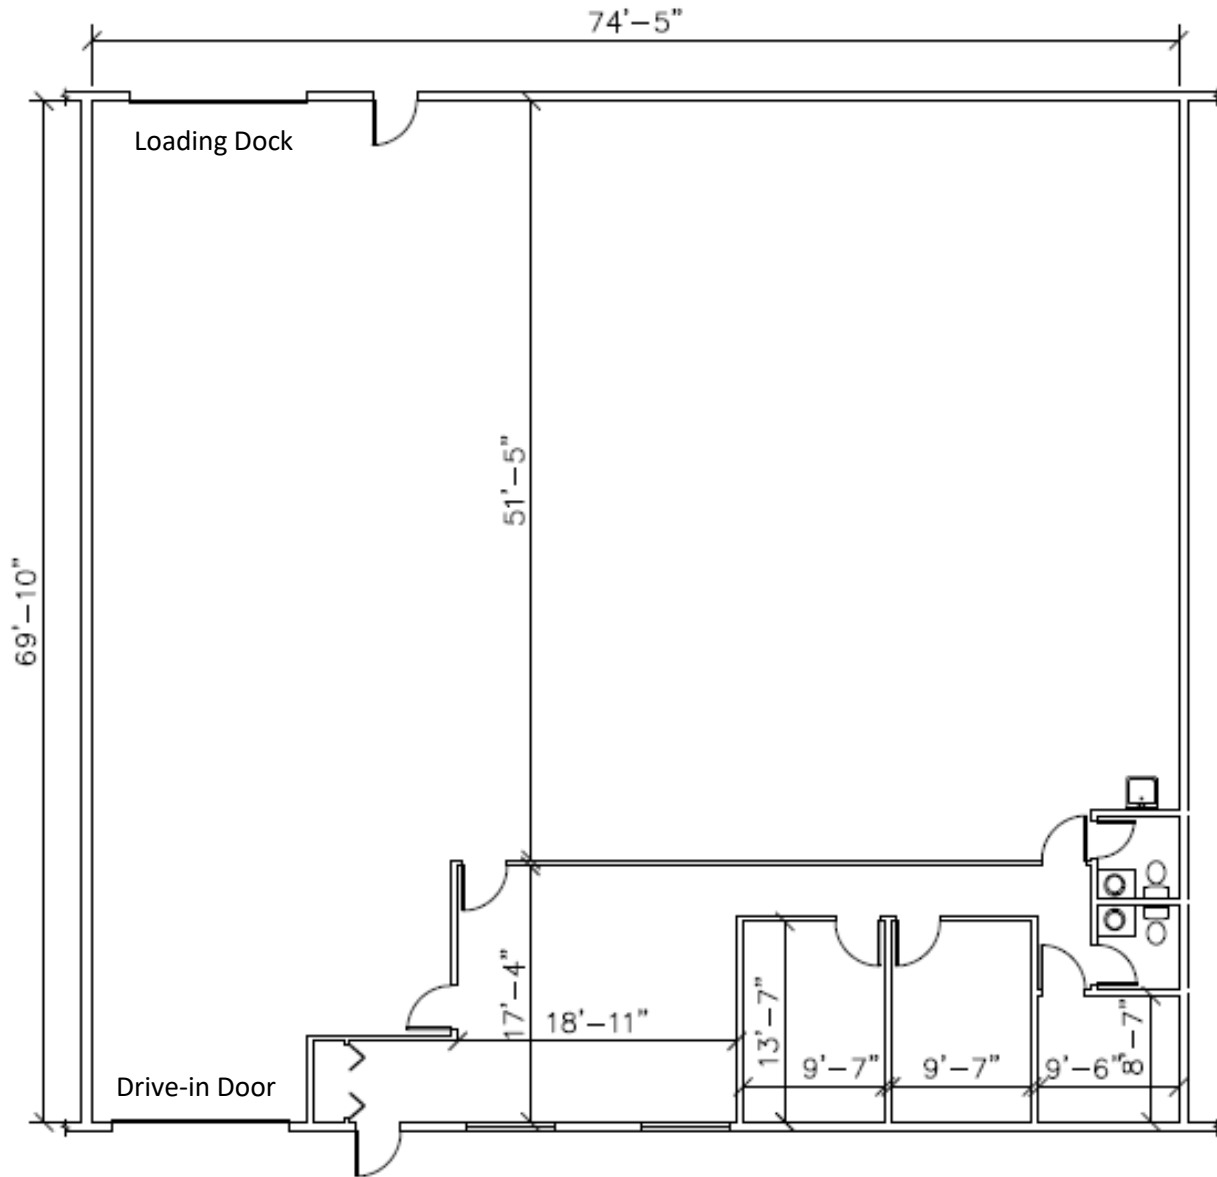

11414 Smith Drive, Unit F
Huntley, IL

5,250 SQFT

(847) 428-1000